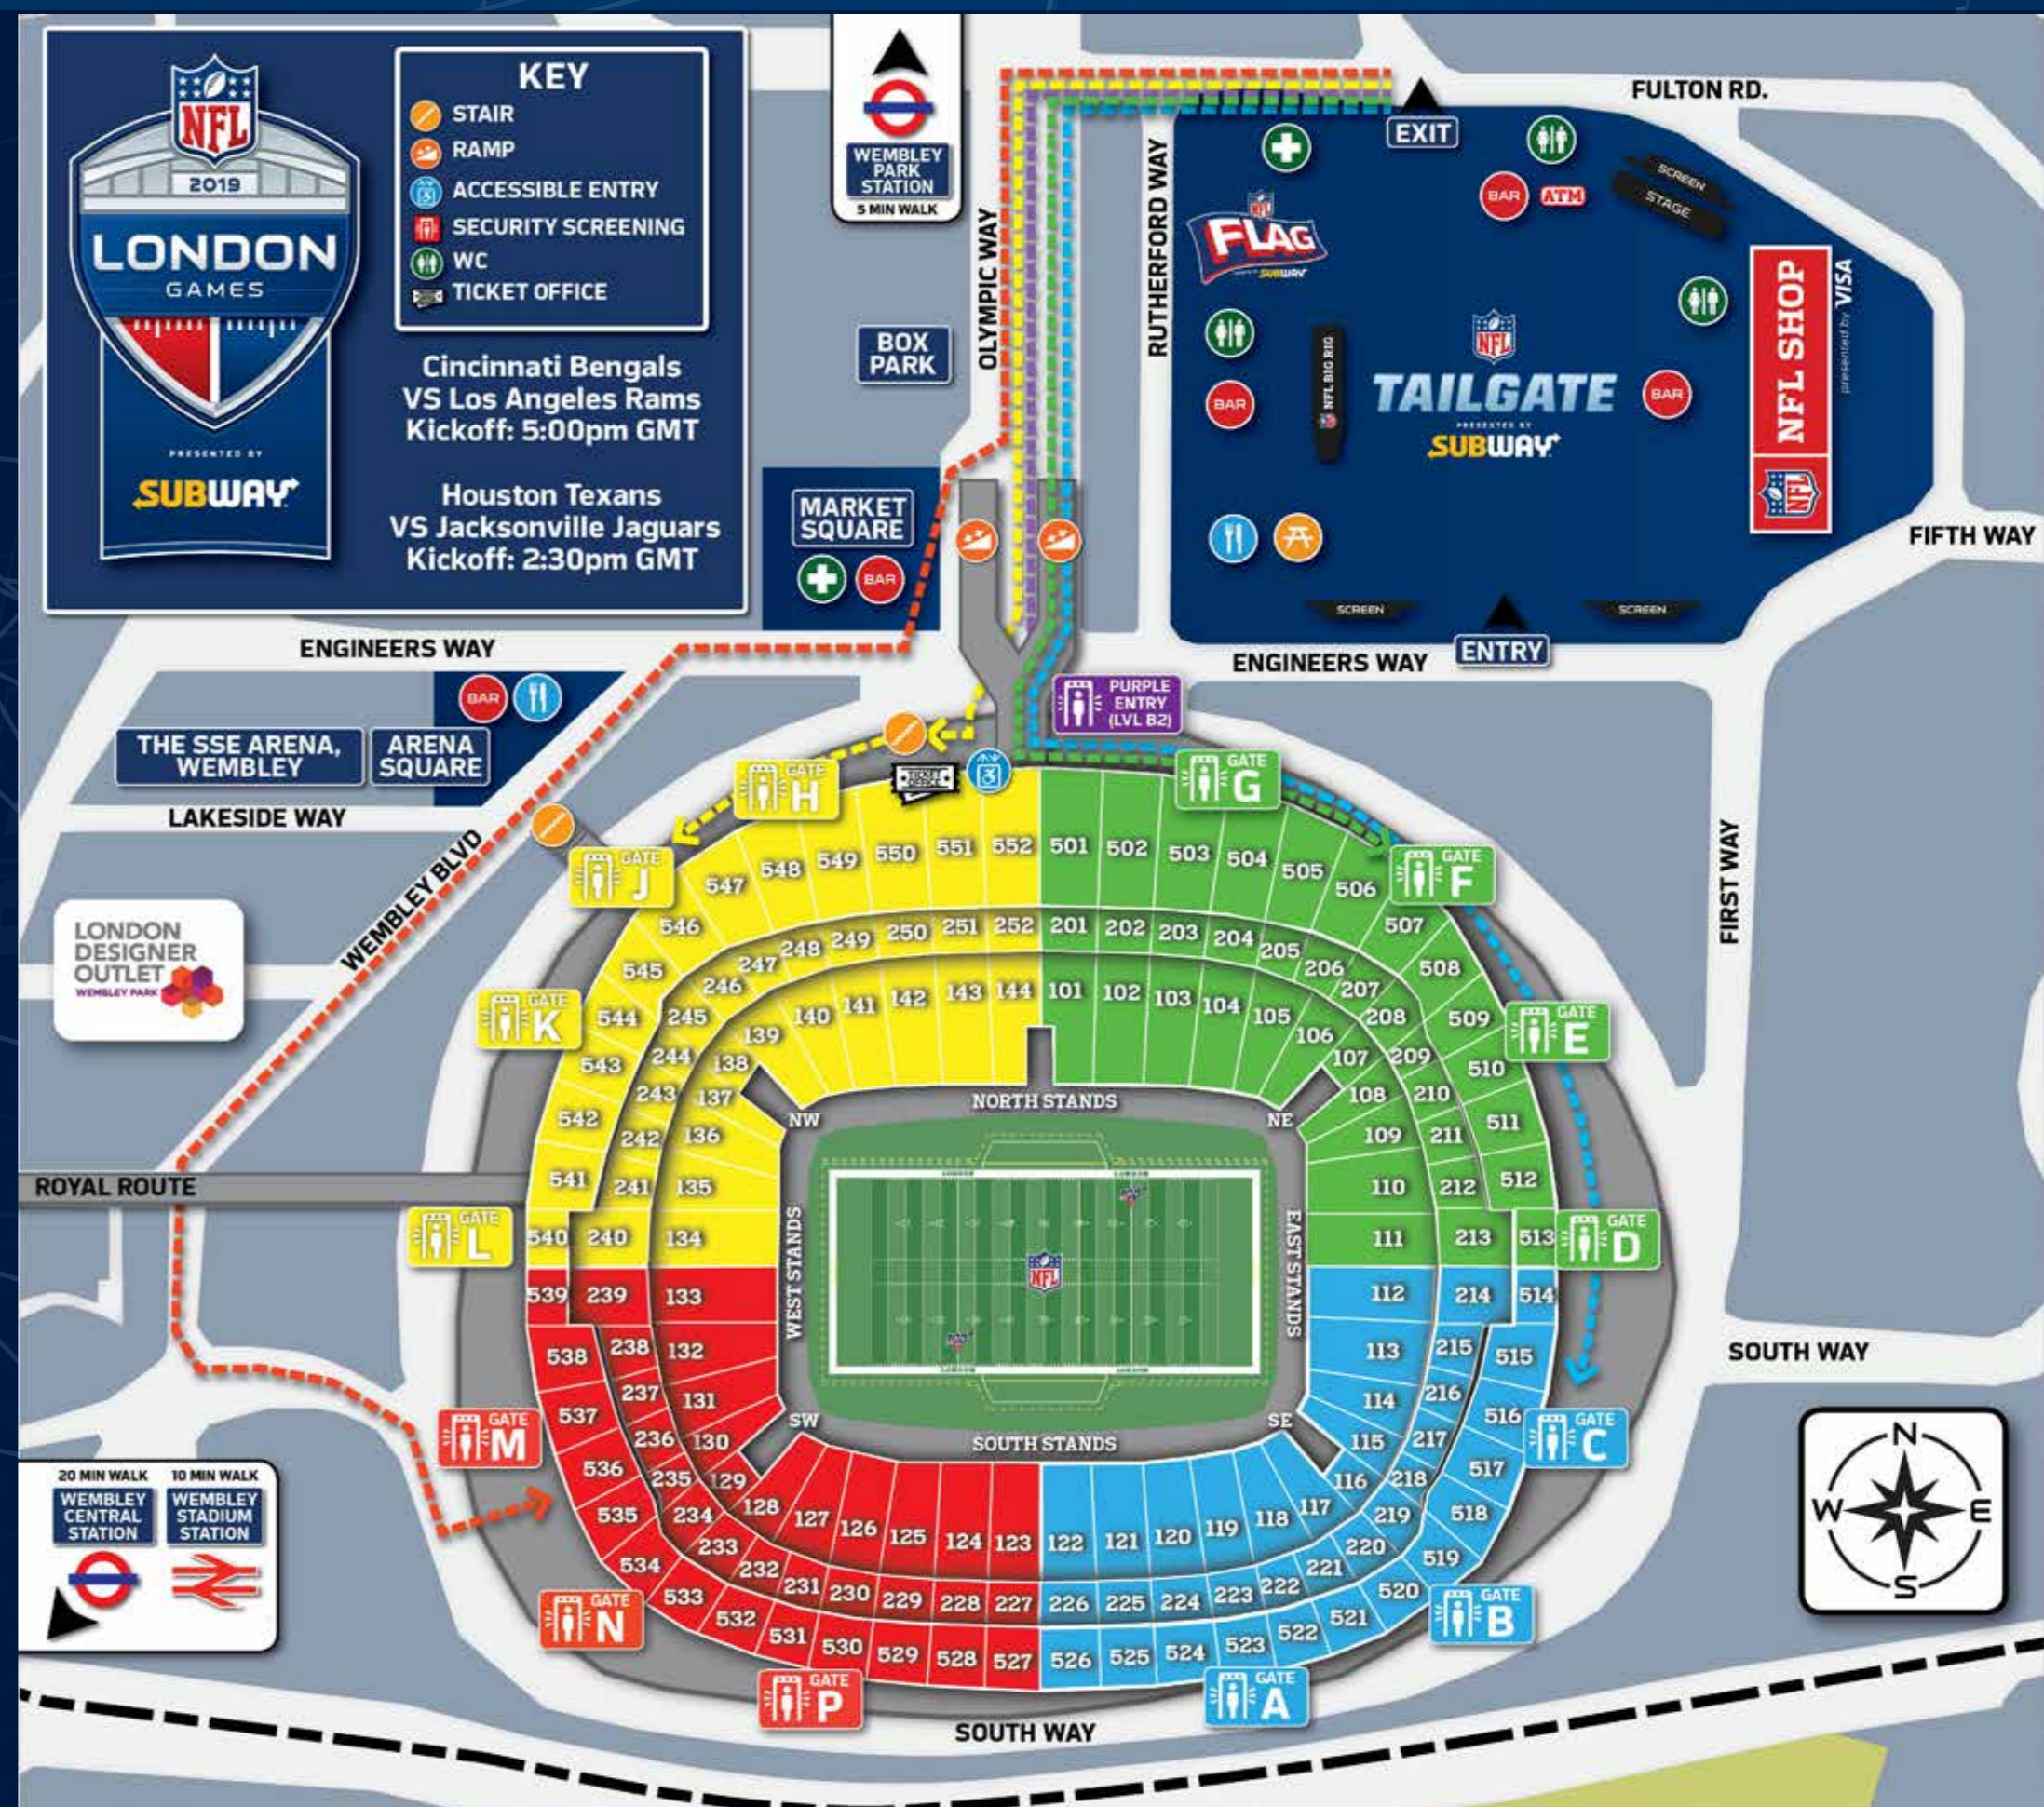

GAMEDAY

Ticketholders can enjoy a full day of NFL entertainment starting with our NFL Tailgate. Pre-game warmups will begin 40 minutes before kickoff so we advise all fans to be in their seats for this time. Enhanced security checks will be in place so please arrive early to ensure you have sufficient time to enter the stadium. See 'Your Gameday Safety' for more details. For accessibility requirements, please call +44 0800 093 0824 or visit Wembleystadium.com/plan-your-visit

TAILGATE INFORMATION

Opening hours:

Cincinnati Bengals v Los Angeles Rams:
11:00am - 4:00pm

Houston Texans v Jacksonville Jaguars:
9:00am - 1:30pm

Please note for **Houston Texans v Jacksonville Jaguars** the NFL Shop in Tailgate will reopen postgame for 90 minutes.

NFL Tailgate is open to Gameday ticket holders only. Arrive early and enjoy all the entertainment on offer including a main stage show, NFL merchandise, alumni interviews, NFL interactive games, cheerleader performances, American style food and beverage and lots more!

Download the NFL OnePass App to make the most of your NFL experience.

Merchandise

The official Wembley 2019 NFL retail offering will showcase a state of the art walk in Superstore situated in tailgate for the second year running selling the latest official gameday and team merchandise.

WEMBLEY SITE MAP