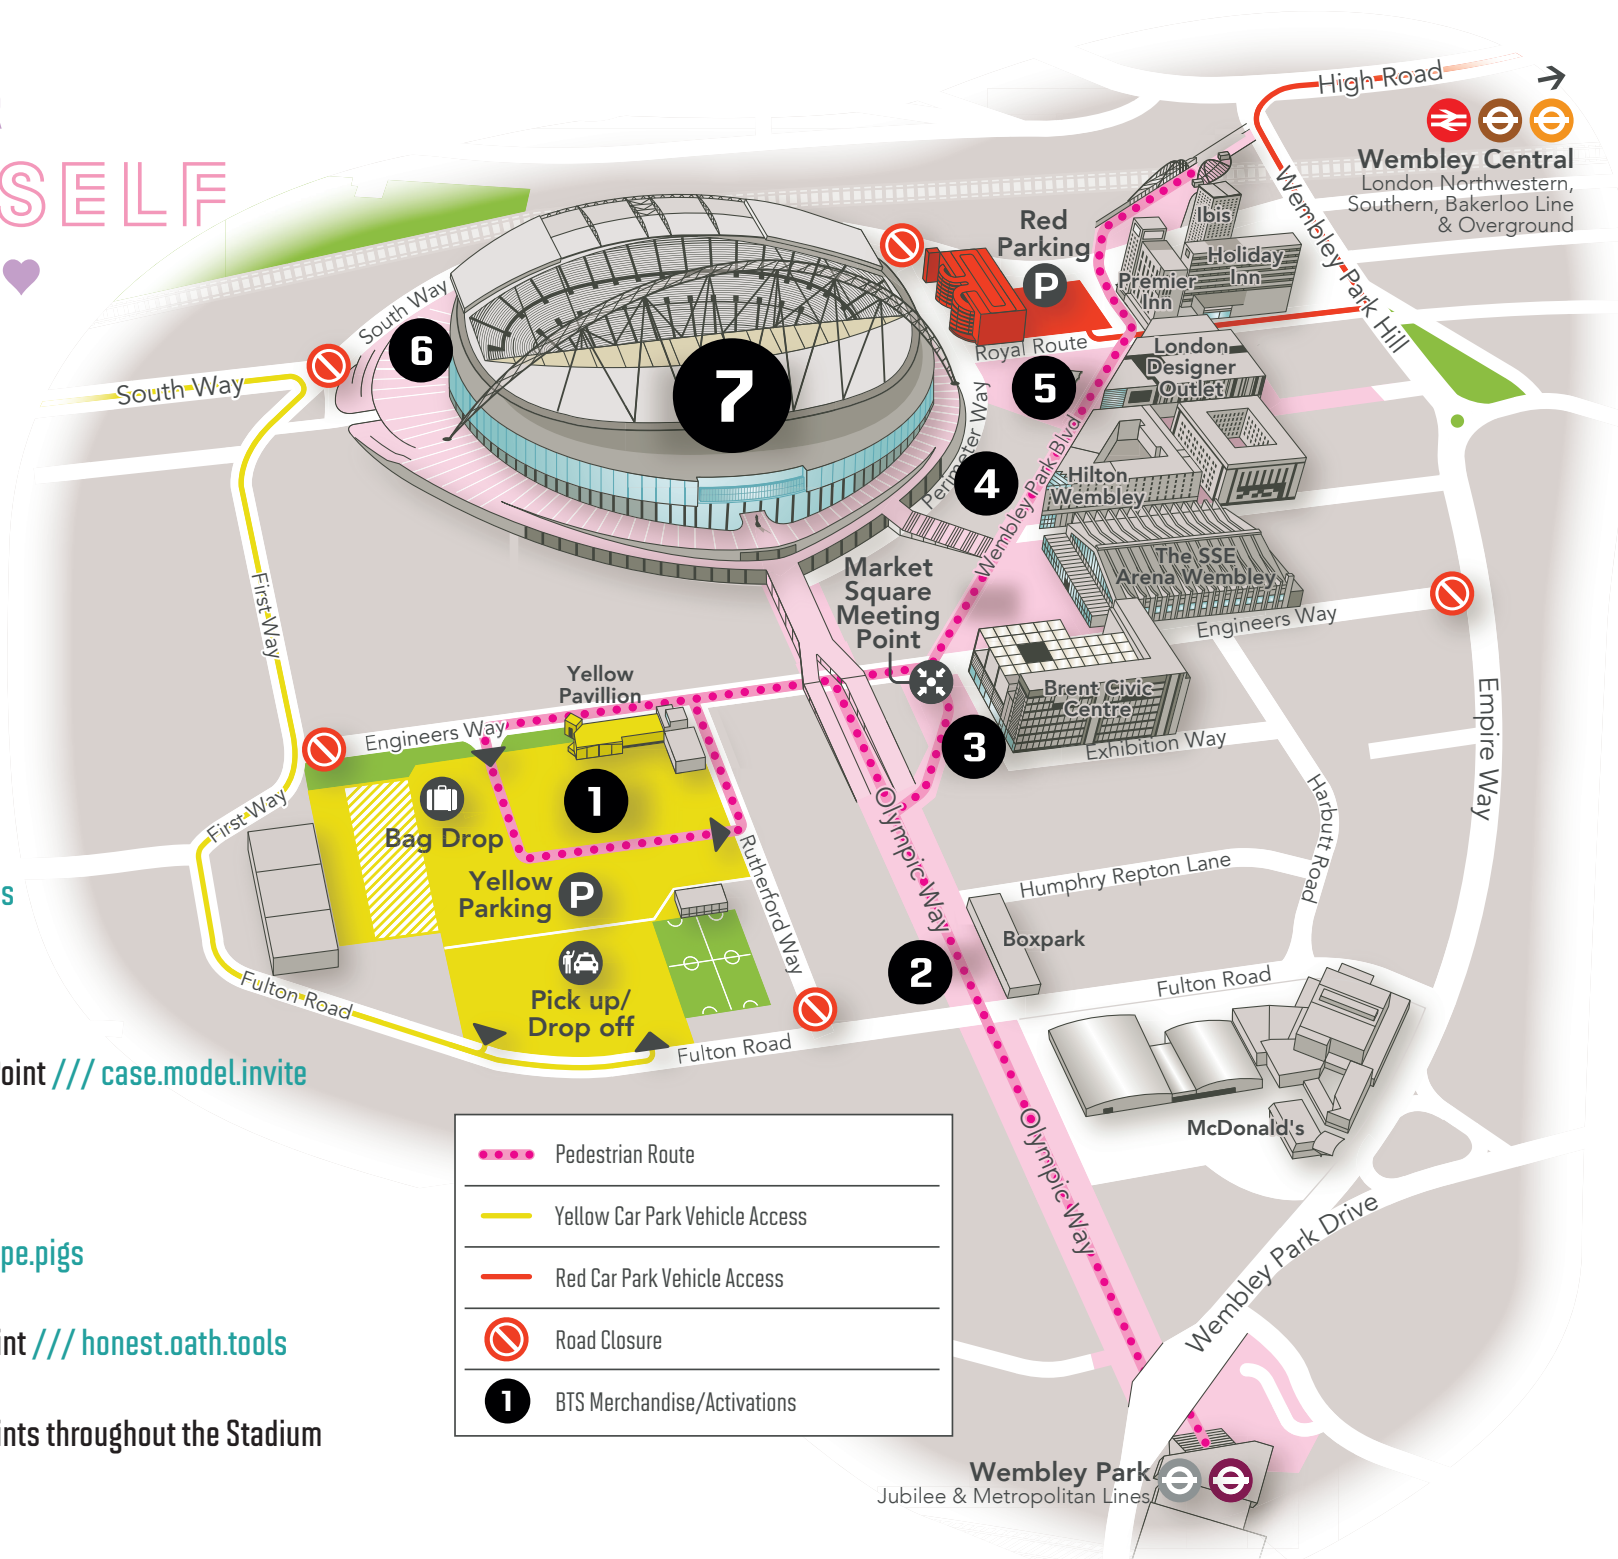

Saturday 1 June - 9am - 7pm

Sunday 2 June - 9am - 7pm

Cash and Cards accepted at all points

To navigate to certain points on the estate you can simply type its unique 3 word address into the free [what3words](#) app and tap 'Get Directions' to navigate there with your preferred navigation app, such as Google Maps, Navmii or Waze.

- 1** Main Merchandise /// [cotton.shells.ideas](#)
- 2** Merchandise /// [pots.racks.limp](#)
- 3** BTS Photo Wall and Lightstick Activation Point /// [case.model.invite](#)
- 4** BTS Photo Wall /// [chat.turns.plans](#)
- 5** Merchandise and BTS Studio /// [curve.hope.pigs](#)
- 6** Merchandise and Lightstick Activation Point /// [honest.oath.tools](#)
- 7** Merchandise and Lightstick Activation Points throughout the Stadium

what3words

	Pedestrian Route
	Yellow Car Park Vehicle Access
	Red Car Park Vehicle Access
	Road Closure
	BTS Merchandise/Activations

Wembley Park Jubilee & Metropolitan Lines